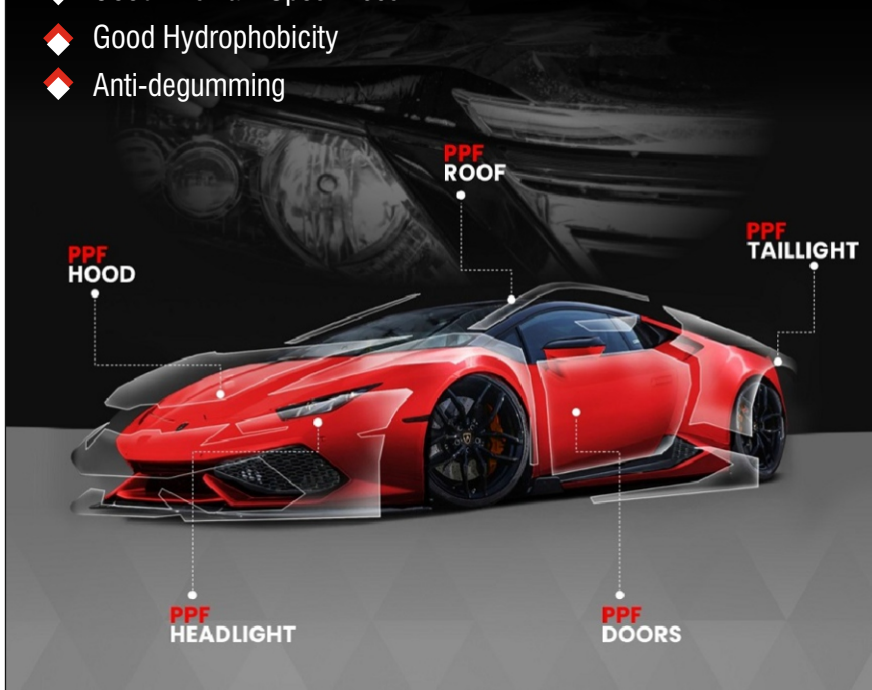

CLEAR PROTEC
PROTECTION FILM
SCRATCH FREE CARS

- Limited Life-time Warranty
- Glossy Retention
- Anti-scratch
- Non-yellowing
- Hot Self-healing
- Good Anti-rain Spot Effect
- Good Hydrophobicity
- Anti-degumming

PROTECTION *that stands the test of time*

TYPE	PAINT PROTECTION FILM
MODEL	PRO SHIELD
MATERIAL	TPU
SIZE	1.52*15M / ROLL (245 sq.ft.)
THICK	210 / 8 MIL
COLOUR	HIGH GLOSSY TRANSPARENT CLEAR
LIFE SPAN	10 YEARS

HYDROPHOBIC / SELF HEALING / INSTANT HEALING